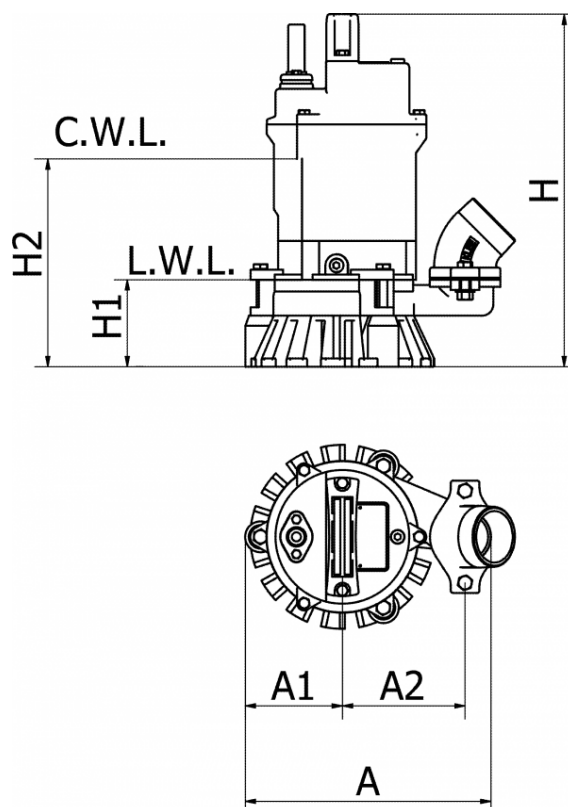

Data Sheet

Article number: 719001080075061101
Description: KLEEpump KSP80-5.08S Blue
0,75kW 1x230V 50Hz outlet 3"

Measures

A = 279

A1 = 95

A2 = 135

H = 368

H1 = 90

H2 = 225

Kg = 16